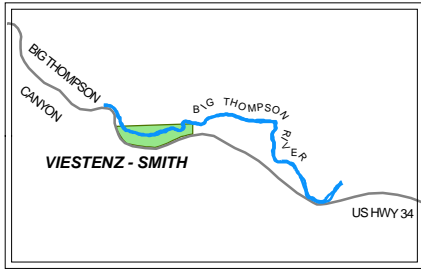

City of Loveland Parks and Recreation Trail Locations

Viestenz Smith Mountain Park
12 Miles west of Loveland on HWY 34

Legend

-  Existing
-  Planned
-  trailunderpass
-  Big Thompson River
-  Canals
-  Lakes and Ponds
-  Golf Courses
-  Parks